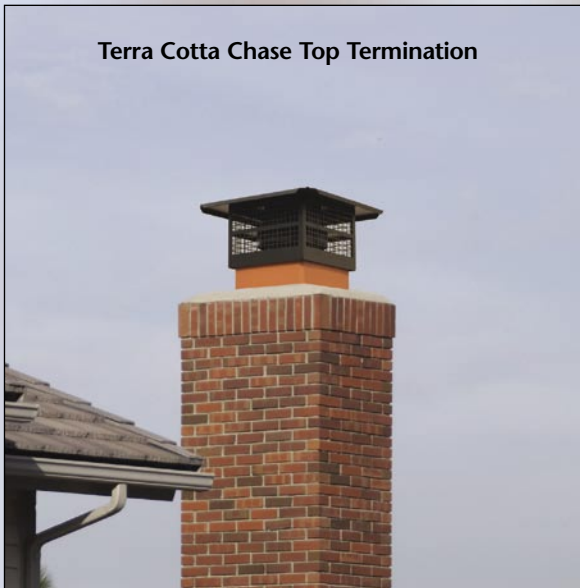

# SECURE VENT™ CHIMNEY TERMINATIONS

Terra Cotta Chase Top Termination

Round Termination

## Secure Vent™ Direct-Vent Terminations

- For use with most Lennox™ and Superior™ brand direct-vent gas fireplaces
- Light weight, easy-to-install aluminum construction
- Chase top models for the look of masonry installation in three finishes: aluminum, terra cotta/black, and black
- Durable, powder coat finish on painted models
- Round “high wind” model for non-chase vertical applications
- Horizontal terminations available in two sizes