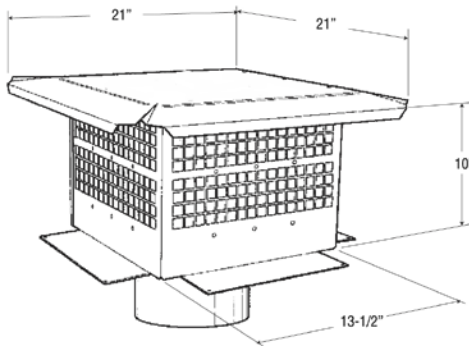

SV4.5 CTS-B