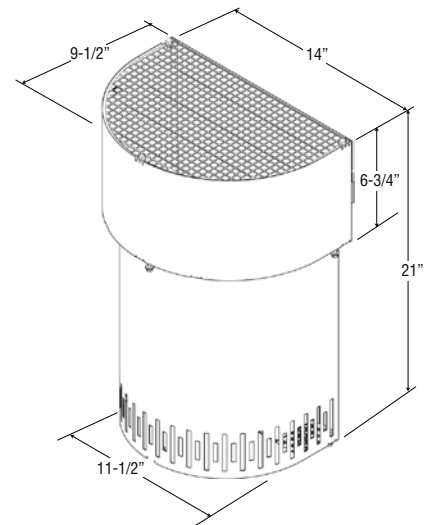

4.5 HTSK Horizontal Shroud Kit
(for use with SV4.5 HT-2 only)

IMPORTANT NOTE:

HEARTH PRODUCTS

©Lennox Industries Inc. 2007

Visit us at www.Lennox.com, or contact us at 1-800-9-LENNOX.

785200M 08-07

Tested &
Listed By

OMNI-Test Laboratories, Inc.

Beaverton
Oregon USA