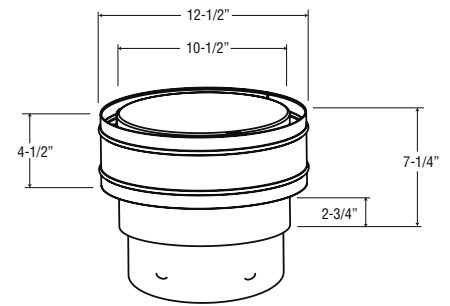

SV4.5 CGV-1
Vertical Round Termination