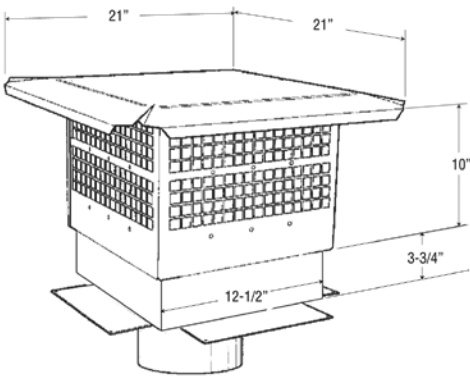

SV4.5 CTS-TC