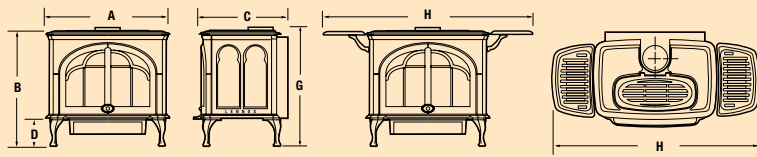

DIMENSIONS

	CI1500DVF	CI2500DVF
A	24-1/2" (622 mm)	30-1/2" (775 mm)
B	27-1/2" (698 mm)	28-1/2" (724 mm)
C	19" (483 mm)	22" (559 mm)
D	7" (178 mm)	7" (178 mm)
E	20-1/2" (521 mm)	23-1/2" (597 mm)
F	6" (152 mm)	6" (152 mm)
G	28" (711 mm)	29" (737 mm)
H	40" (1016 mm)	48-1/2" (1232 mm)

PRODUCTS AND DEALERS YOU CAN COUNT ON

Lennox is committed to providing you with the finest hearth products available. Choosing the right dealer for your hearth needs is as important as choosing the right brand, and our dealers are a big reason why you can count on getting quality customer service when you call.