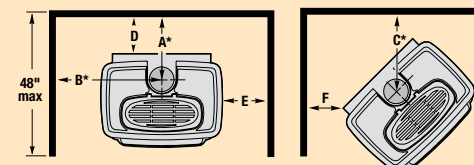

CLEARANCES

	CI1500DVF	CI2500DVF
A	10" (254 mm)	10" (254 mm)
B	14-1/4" (362 mm)	17-1/4" (438 mm)
C	15-7/8" (403 mm)	19" (483 mm)
D	4" (102 mm)	4" (102 mm)
E	2" (51 mm)	2" (51 mm)
F	4" (102 mm)	4" (102 mm)

- When installed directly on carpeting, tile or other combustible material other than wood flooring, the appliance shall be installed on a metal or wood panel extending the full width and depth of the stove body.
- Ceiling/Alcove Height – 62" from floor to ceiling. This includes any projections such as shelves, windowsills, mantels, etc., above the appliance.
- Alcove Width: CI1500DVF – 28-1/2", 44" with warming shelves; CI2500DVF – 34-1/2", 52-1/2" with warming shelves.
- Alcove Depth: 48" max.

SPECIFICATIONS

	CI1500DVF	CI2500DVF
Min/Max BTU/hr input NG	17,500 / 28,000	25,500 / 38,500
Min/Max BTU/hr input LP	20,500 / 27,000	26,500 / 34,500
DV Vent Size	4" x 6-5/8"	4" x 6-5/8"
Convection Blower CFM	150	150
Weight (lbs.)	206	290

EFFICIENCIES

	CI1500DVF	CI2500DVF
ENERGUIDE	67% (NG)	67% (NG)
	65% (LP)	64% (LP)
STEADY-STATE EFFICIENCY*	85% (NG)	83% (NG)
	87% (LP)	85% (LP)

*Based on maximum vent configuration.