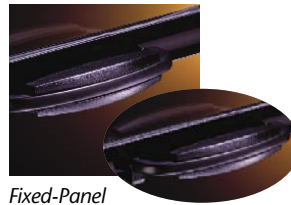

MERIT™ SERIES GLASS DOORS

Designed exclusively for Lennox Merit™ Series and Superior® wood- and gas-burning fireplaces, the selection of twin-pane or bi-fold doors and fixed panels delivers the perfect touch for any preference. The bi-fold doors, with four glass panes, offer smooth and effortless opening in tight spaces. Twin-pane doors provide a virtually unbroken view of the fire with two large, metal-trimmed glass panes. And the fixed-panel doors, available for gas fireplaces, create the attractive look of a bi-fold door with a seamless frame that does not open.

BI-FOLD DOORS

*Bi-Fold
black finish*

*Bi-Fold
brushed stainless finish*

*Bi-Fold
polished brass finish*

*Outdoor Bi-Fold
brushed stainless finish*

TWIN-PANE DOORS

*Twin-Pane
polished brass finish*

FIXED-PANELS