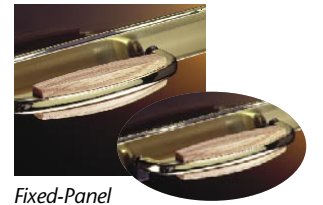

*Fixed-Panel
polished brass finish*

NOTE: See back cover for Merit™ Series glass door selection chart.