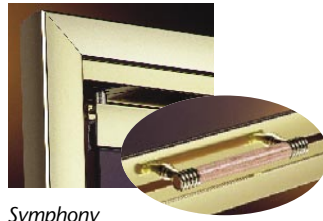

LENNOX

HEARTH PRODUCTS
Innovation never felt so good.™

ELITE™ SERIES BI-FOLD GLASS DOORS

Available to fit a variety of Dave Lennox *Signature™* Collection and Elite™ Series wood- and gas-burning fireplaces, the Symphony and Deluxe glass bi-fold doors make the most of the fire experience. The unobstructed view showcases the full splendor of every fire, and a variety of finishes offers various design styles to fit your home décor. Each door option features limited clearance and smooth gliding action to make opening and closing effortless. Plus, our selection of Symphony doors adds the advantage of premium construction, Ultra-Glide™ operation and an upscale “full picture” frame.

SYMPHONY PREMIUM BI-FOLD DOORS

*Symphony
classic black finish*

*Symphony
elegant polished brass finish*

DELUXE BI-FOLD DOORS

*Deluxe
black finish*

*Deluxe
polished brass finish*

*Deluxe
brushed stainless finish*