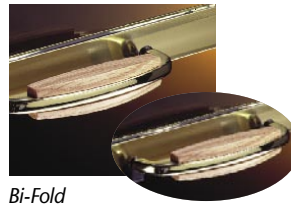

*Bi-Fold
polished brass finish*