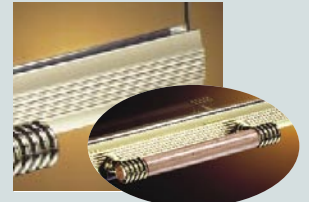

LENNOX

HEARTH PRODUCTS
Innovation never felt so good.™

ELITE™ SERIES BI-FOLD GLASS DOORS

Available to fit a variety of Dave Lennox *Signature™* Collection and Elite™ Series wood- and gas-burning fireplaces, the Symphony and Deluxe glass bi-fold doors make the most of the fire experience. The unobstructed view showcases the full splendor of every fire, and a variety of finishes offers various design styles to fit your home décor. Each door option features limited clearance and smooth gliding action to make opening and closing effortless. Plus, our selection of Symphony doors adds the advantage of premium construction, Ultra-Glide™ operation and an upscale “full picture” frame.

SYMPHONY PREMIUM BI-FOLD DOORS

*Symphony
classic black finish*

*Symphony
elegant polished brass finish*

DELUXE BI-FOLD DOORS

*Deluxe
black finish*

*Deluxe
polished brass finish*

*Deluxe
brushed stainless finish*