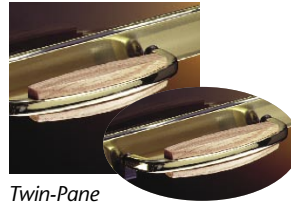

MERIT™ SERIES GLASS DOORS

Designed exclusively for Lennox Merit™ Series and Superior® wood- and gas-burning fireplaces, the selection of twin-pane or bi-fold doors and fixed panels delivers the perfect touch for any preference. The bi-fold doors, with four glass panes, offer smooth and effortless opening in tight spaces. Twin-pane doors provide a virtually unbroken view of the fire with two large, metal-trimmed glass panes. And the fixed-panel doors, available for gas fireplaces, create the attractive look of a bi-fold door with a seamless frame that does not open.

BI-FOLD DOORS

*Bi-Fold
black finish*

*Bi-Fold
brushed stainless finish*

*Bi-Fold
polished brass finish*

*Outdoor Bi-Fold
brushed stainless finish*

TWIN-PANE DOORS

*Twin-Pane
polished brass finish*

FIXED-PANELS